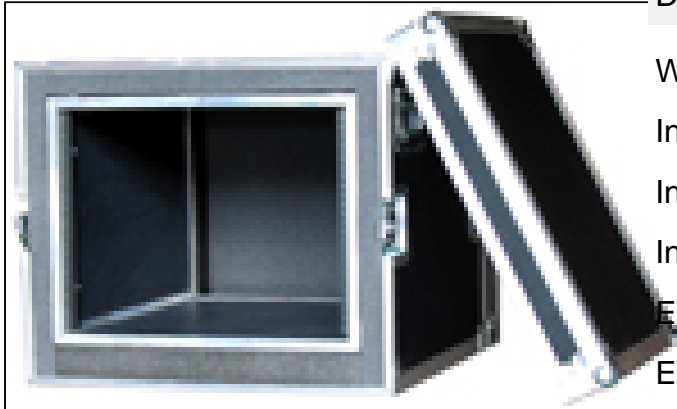

10U 30" Deep Server Rack Case, Shock Mounted

Dimensions

Weight:	N/A
Internal Length:	30 in
Internal Width:	19 in
Internal Height:	17.5 in
External Length:	36 in
External Width:	24 in
External Height:	22.5 in
Lid Height:	in
Bottom Depth:	in